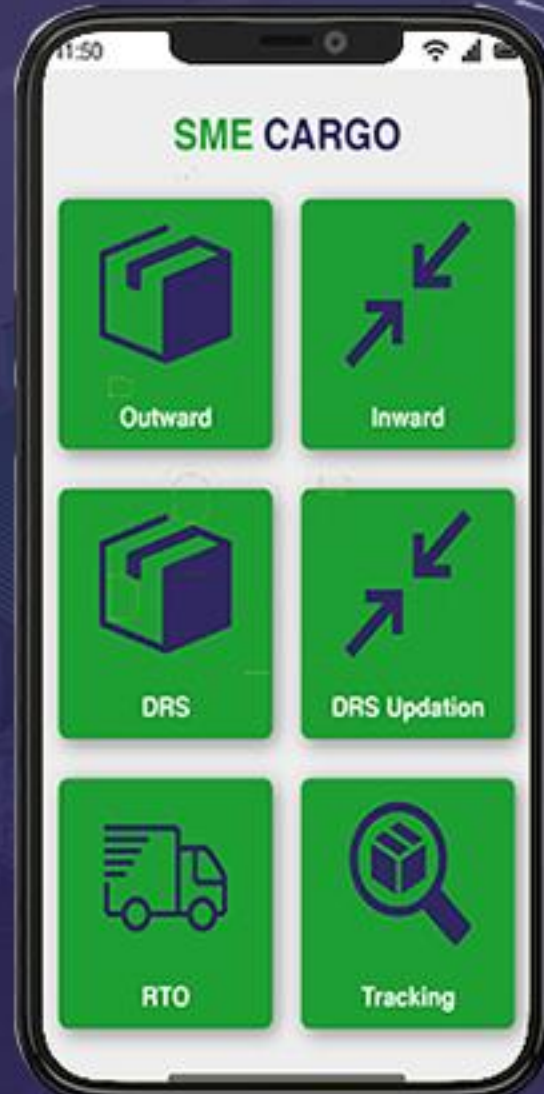

FINANCE &
BANKING

SOCIAL
GROUPS

ADVERTISEMENT
MANAGEMENT

EVENT
SECTOR

BREHAB (Healthcare)

Brehab is a digital home based pulmonary rehab program

HINDI LENSE (Services)

No need to type just take a photo & Translate

OHHO (Food)

Food Delivery Services

SME CARGO (Transport)

Tracking, Delivery, Schedule, Report

Flavian Finance(Finance & Banking)

Loan, Credit, Debit. Repay

FESTIVAL VIDEO(Business)

An Amazing Festival Post App