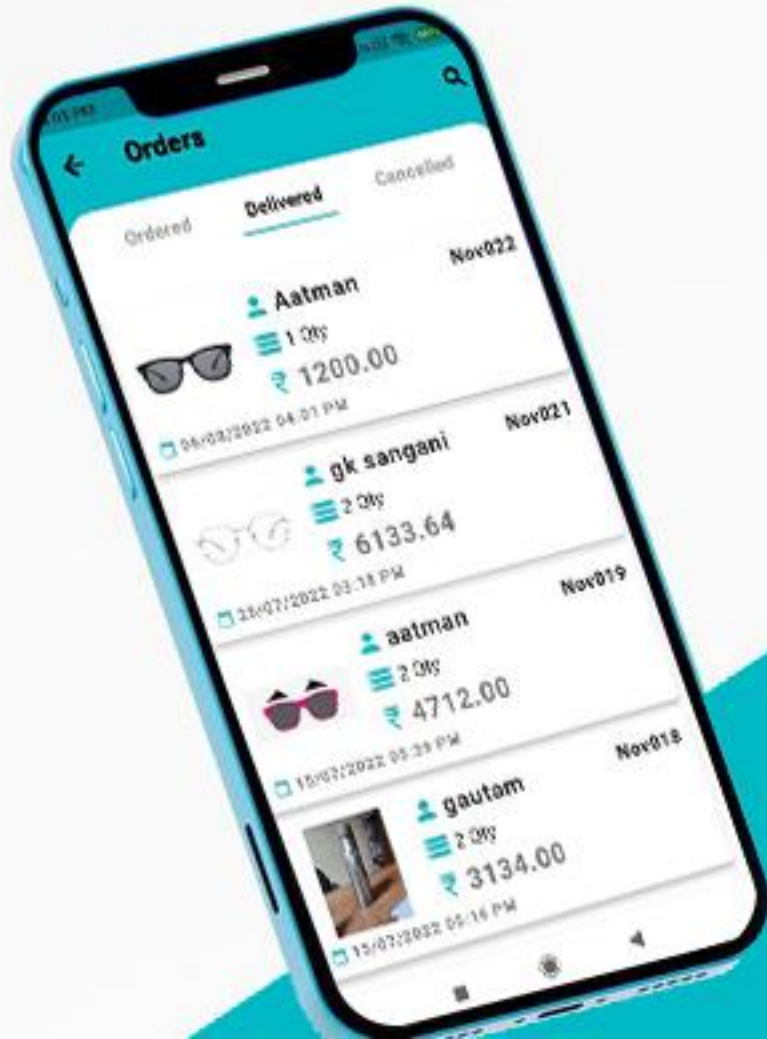

OHHO (Food)

Food Delivery Services

SME CARGO (Transport)

Tracking, Delivery, Schedule, Report

Flavian Finance(Finance & Banking)

Loan, Credit, Debit. Repay

FESTIVAL VIDEO(Business)

An Amazing Festival Post App

DEBATEBASE(Social)

Verification, Debate, Media, Chat

DAY TO DAY FASHION (Fashion)

Daily Fashion

OPTICS CRM (Ecommerce)

Customers, Orders, Report

NOVUSCODE

SIMPLIFYING TECHNOLOGY