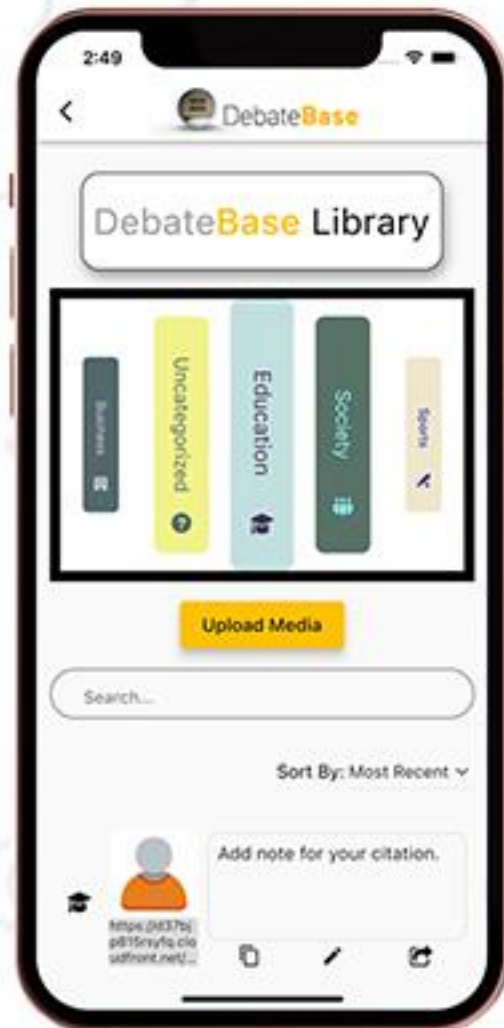

DEBATEBASE(Social)

Verification, Debate, Media, Chat