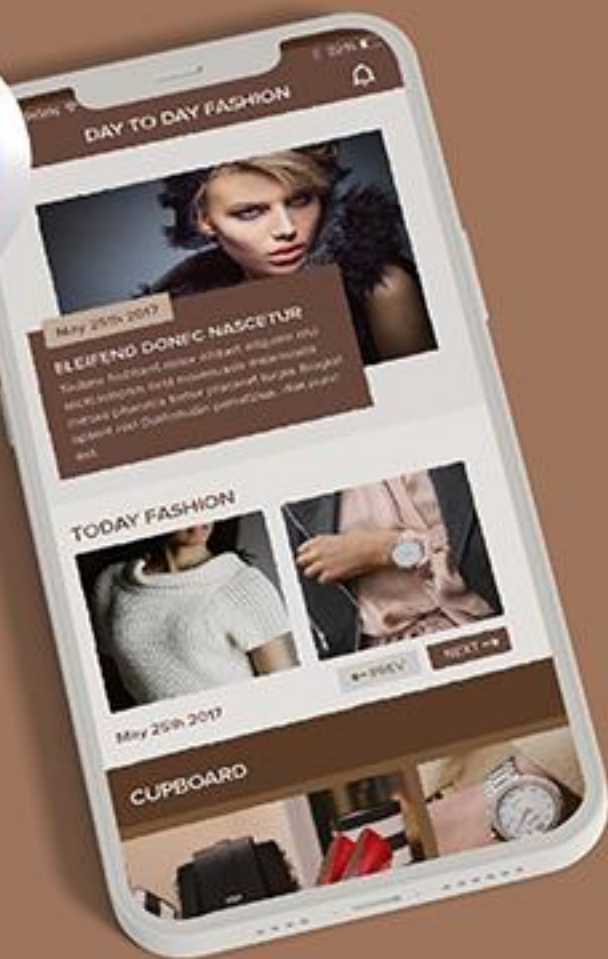

OHHO (Food)

Food Delivery Services

SME CARGO (Transport)

Tracking, Delivery, Schedule, Report

Flavian Finance(Finance & Banking)

Loan, Credit, Debit. Repay

FESTIVAL VIDEO(Business)

An Amazing Festival Post App

DEBATEBASE(Social)

Verification, Debate, Media, Chat

DAY TO DAY FASHION (Fashion)

Daily Fashion

OPTICS CRM (Ecommerce)

Customers, Orders, Report

NOVUSCODE

SIMPLIFYING TECHNOLOGY