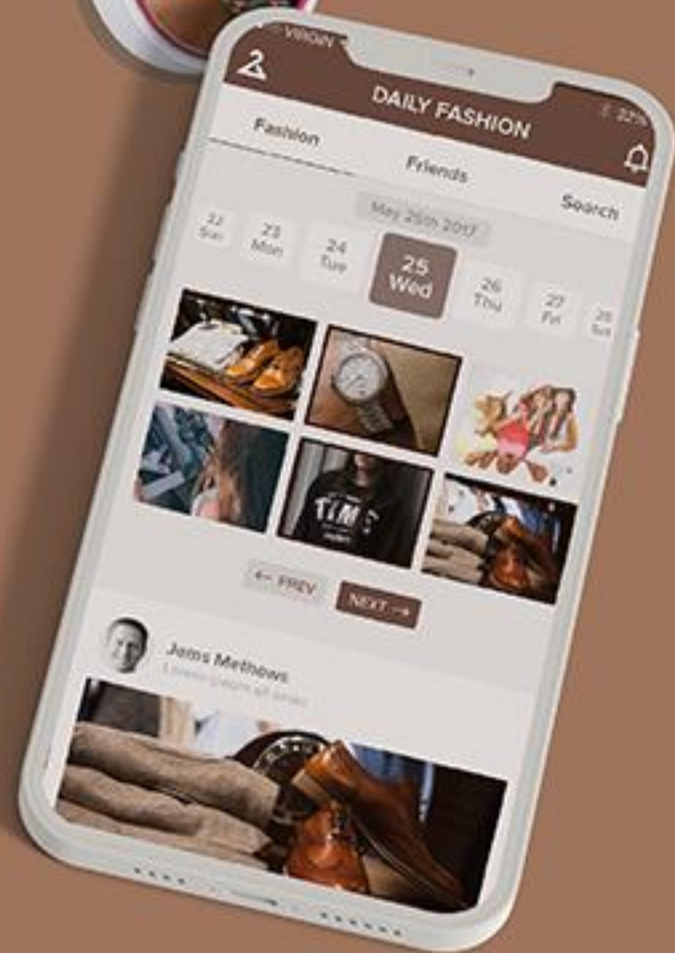

OHHO (Food)

Food Delivery Services

SME CARGO (Transport)

Tracking, Delivery, Schedule, Report

Flavian Finance(Finance & Banking)

Loan, Credit, Debit. Repay

FESTIVAL VIDEO(Business)

An Amazing Festival Post App

DEBATEBASE(Social)

Verification, Debate, Media, Chat

DAY TO DAY FASHION (Fashion)

Daily Fashion

OPTICS CRM (Ecommerce)

Customers, Orders, Report

NOVUSCODE

SIMPLIFYING TECHNOLOGY