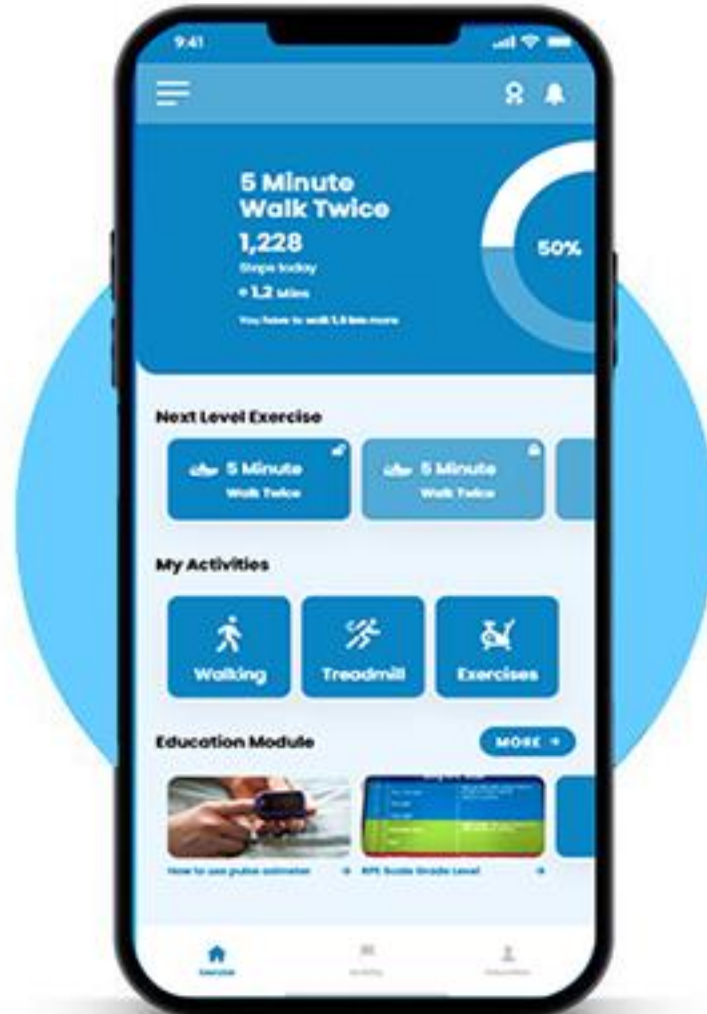

FINANCE &
BANKING

SOCIAL
GROUPS

ADVERTISEMENT
MANAGEMENT

EVENT
SECTOR

BREHAB (Healthcare)

Brehab is a digital home based pulmonary rehab program

HINDI LENSE (Services)

No need to type just take a photo & Translate

OHHO (Food)

Food Delivery Services

SME CARGO (Transport)

Tracking, Delivery, Schedule, Report

Flavian Finance(Finance & Banking)

Loan, Credit, Debit. Repay

FESTIVAL VIDEO(Business)

An Amazing Festival Post App